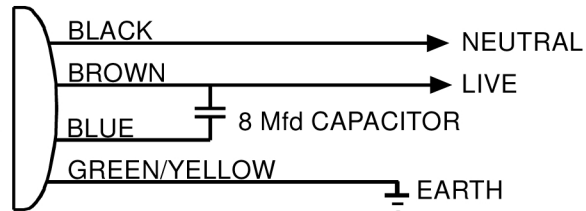

4 CORE CABLE EXTENDS FROM GUARD  
1200mm BROWN, BLACK, BLUE & EARTH  
SLEEVED 1130mm & ENDS STRIPPED 10mm

Model No	Voltage (V)	Freq. (Hz)	Air Direction	Air Volume (m³/h)	Speed (min)	Input (W)	Current (A)	Capacitor supplied	Noise (dBA)	Max amb. (°C)
XMFG-4-245-450-30S	230	50	S	5500	1360	245	1.10	8 mfd	72	40