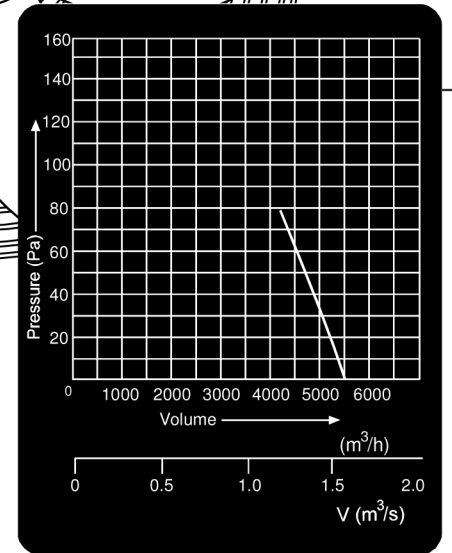

4 CORE CABLE EXTENDS FROM GUARD  
1200mm BROWN, BLACK, BLUE & EARTH  
SLEEVED 1130mm & ENDS STRIPPED 10mm

Model No	Voltage (V)	Freq. (Hz)	Air Direction	Air Volume (m³/h)	Speed (min)	Input (W)	Current (A)	Capacitor supplied	Noise (dBA)	Max amb. (°C)
XMFG-4-245-450-30S	230	50	S	5500	1360	245	1.10	8 mfd	72	40

ALL DIMENSIONS IN mm UNLESS OTHERWISE STATED

DRG.	PART NO.	CHECKED BY	APPROVED BY	filename as below	11-01-2005 DATE	DO NOT SCALE
				XMFG-4-245-450-30S		
<b>SRW</b>						
				1.0 ISSUE	1/1 SHEET	